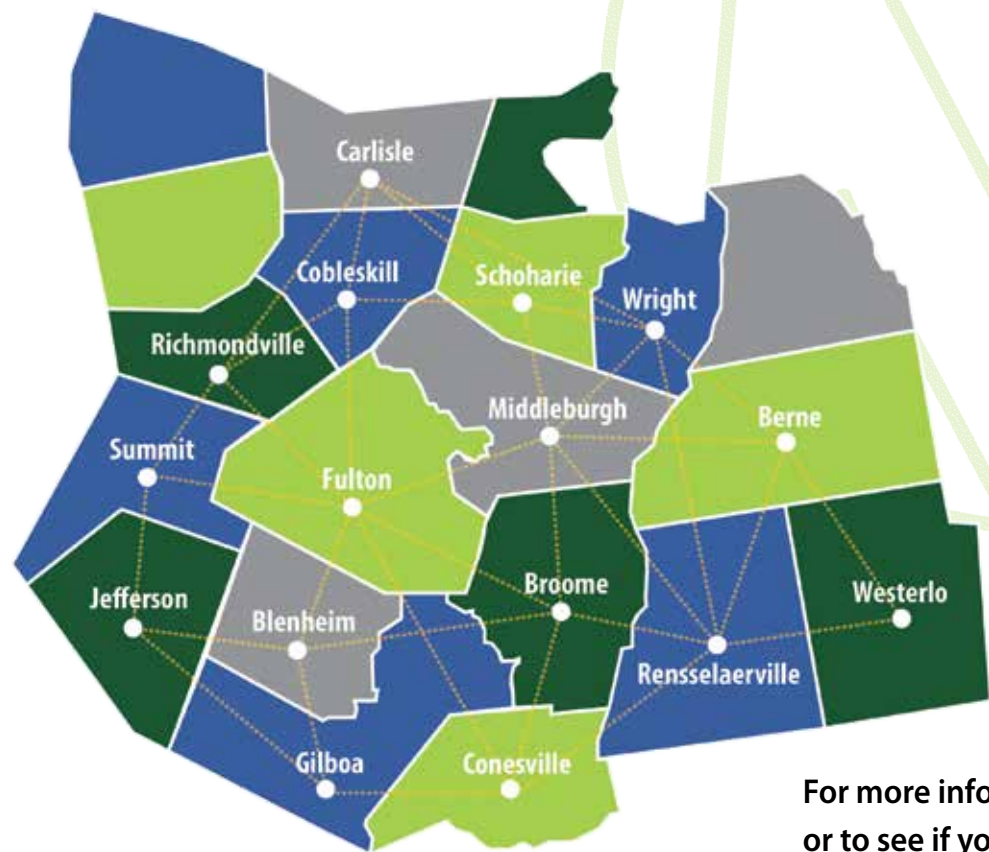

fiber. where?

SCHOHARIE COUNTY AND BEYOND.

MIDTEL has been awarded multiple grants associated with the New NY Broadband Program. The purpose of this program is to bring high speed internet service to underserved and unserved areas in NYS. The combined **MIDTEL** grant projects represent over \$18,000,000 of State Grant money and **MIDTEL** private investment. In addition to our existing 100+ miles of fiber optic lines in Schoharie County, **MIDTEL** will be constructing over 600 miles of new fiber, passing over 3500 premises through portions of the towns of Berne, Blenheim, Broome, Carlisle, Cobleskill, Conesville, Fulton, Gilboa, Jefferson, Middleburgh, Rensselaerville, Richmondville, Schoharie, Summit, Westerlo and Wright.

For more information,
or to see if your location is
in one of our fiber services
areas, please visit MIDTEL.com
or call 518.827.5211.

the evolution.

OF OUR TECHNOLOGY.
OF OUR SERVICES.
AND NOW, OF OUR FUTURE.