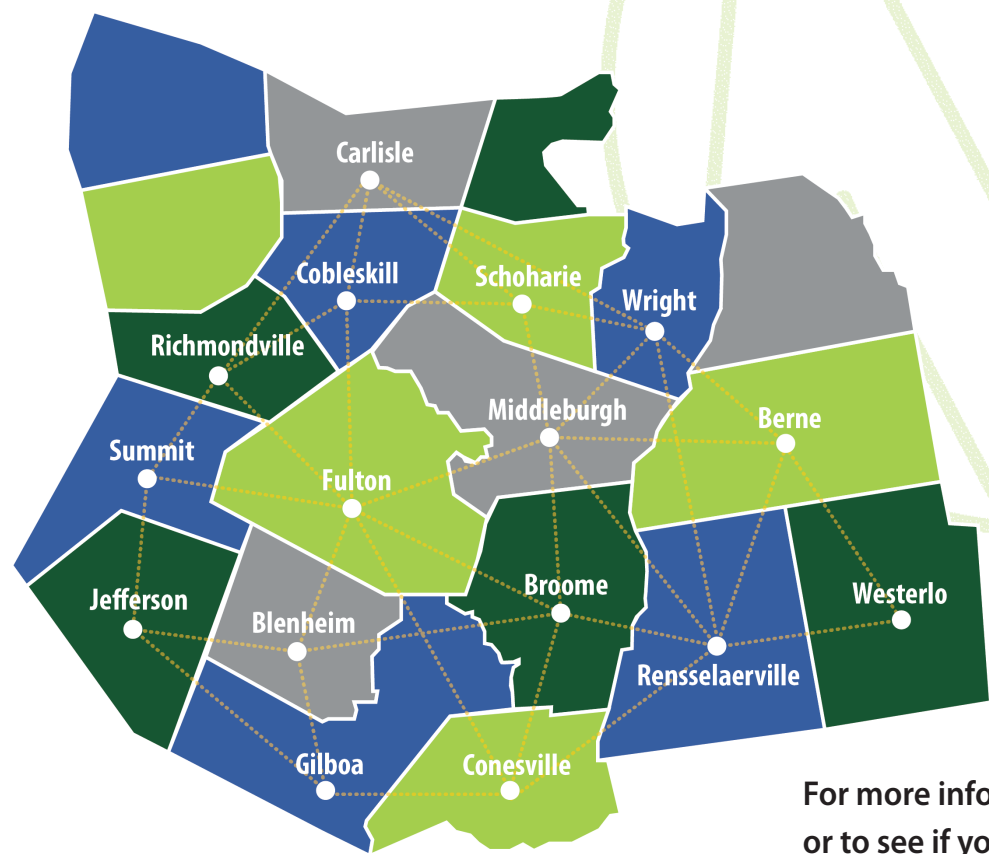

# fiber. where?

## SCOCHARIE COUNTY AND BEYOND.

**MIDTEL** has been awarded multiple grants associated with the New NY Broadband Program. The purpose of this program is to bring high speed internet service to underserved and unserved areas in NYS. The combined **MIDTEL** grant projects represent over \$18,000,000 of State Grant money and **MIDTEL** private investment. In addition to our existing 100+ miles of fiber optic lines in Schoharie County, **MIDTEL** has constructed over 600 miles of new fiber, passing over 3500 premises through portions of the towns of Berne, Blenheim, Broome, Carlisle, Cobleskill, Conesville, Fulton, Gilboa, Jefferson, Middleburgh, Rensselaerville, Richmondville, Schoharie, Summit, Westerlo and Wright.